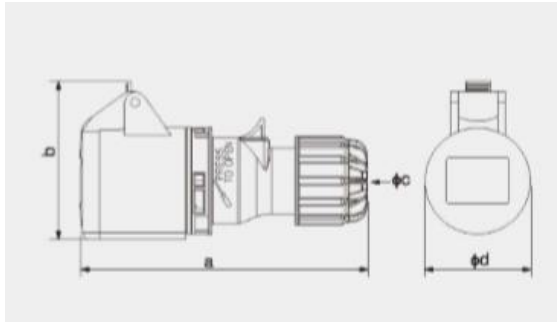

#### Dimension:

a	130
b	75.6
c	15
d	52
Cable size(mm <sup>2</sup> )	1~2.5

#### Specification:

Number of Pole: 2P+E  
Rated Voltage: 220V~250V  
Rated Current: 16A  
IP Class: 44  
Position of Earth Contact: 6H  
Color: Black